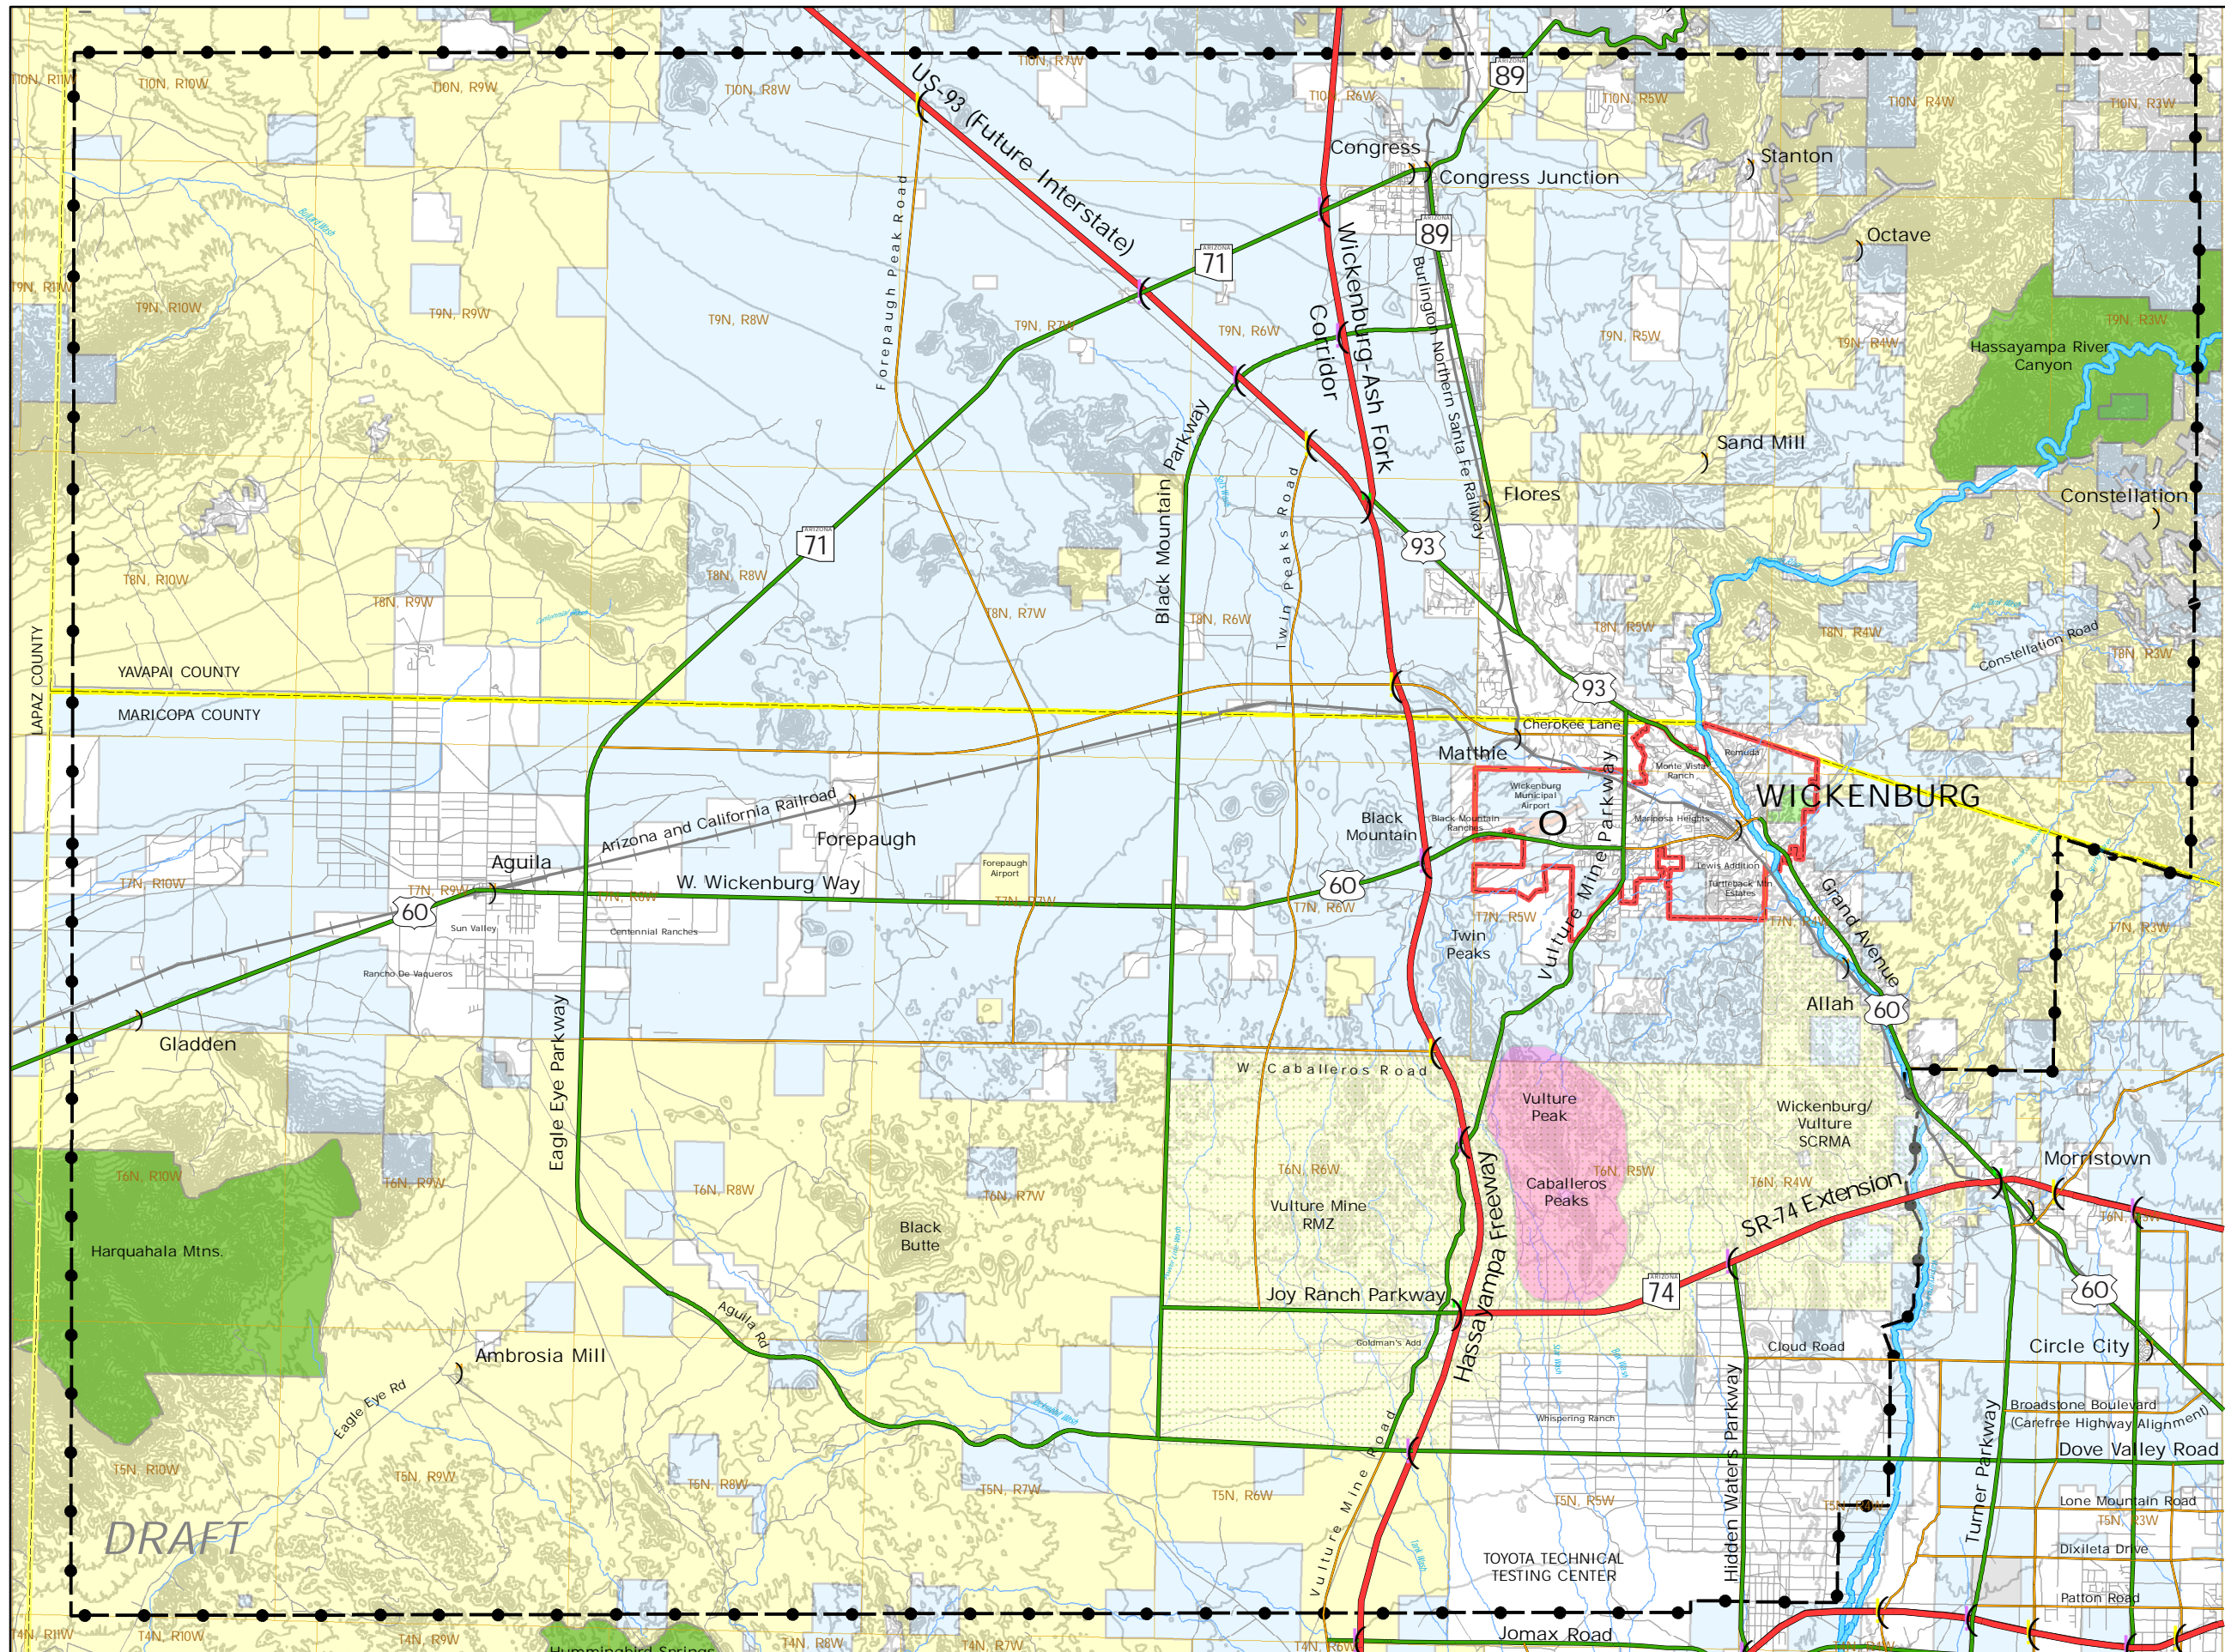

HASSAYAMPA VALLEY FRAMEWORK STUDY FOR THE WICKENBURG AREA

ALTERNATIVE 3B

Legend

- Freeway
- Arizona Parkway
- Arterial
- Collector
- Roads
- Railroads
- County Line
- Rivers/Washes
- Topography (100' Contours)
- Airport
- Communities
- System Interchange
- Service Interchange
- Parkway Interchange
- Study Area Boundary/ Wickenburg MPA Boundary
- BLM Raptor Protection Zone - Vulture Mountain ACEC
- Township/Range
- Town Boundary
- Wickenburg
- Wilderness Area
- Land Ownership
- BLM
- State Trust
- Local or State Parks
- Military
- City
- Private

0 1 2 4 Miles